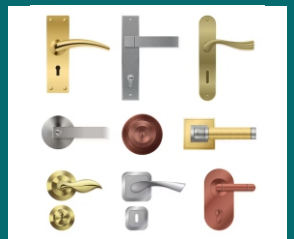

300x300
mm
PARKING
Tiles Collection

Wall Tiles
Floor Tiles
Vitrified Tiles
Sanitaryware

SEP.
2024

OUR PRODUCTS

AAC BLOCK

MOLTERA
WALL, FLOOR & VITRIFIED TILES

**DIGITAL
PARKING SERIES**
300x300MM

1021